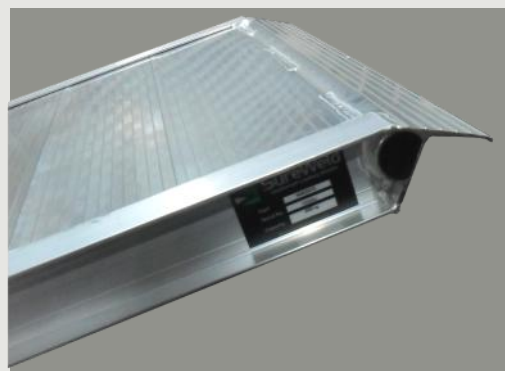

Sureweld Walk Boards are built for safety.

A firm positive fit to your vehicle ensures safe operation as you handle goods. Steel connecting pins supplied, hold the Walk Board in place even during the most rigorous operation!